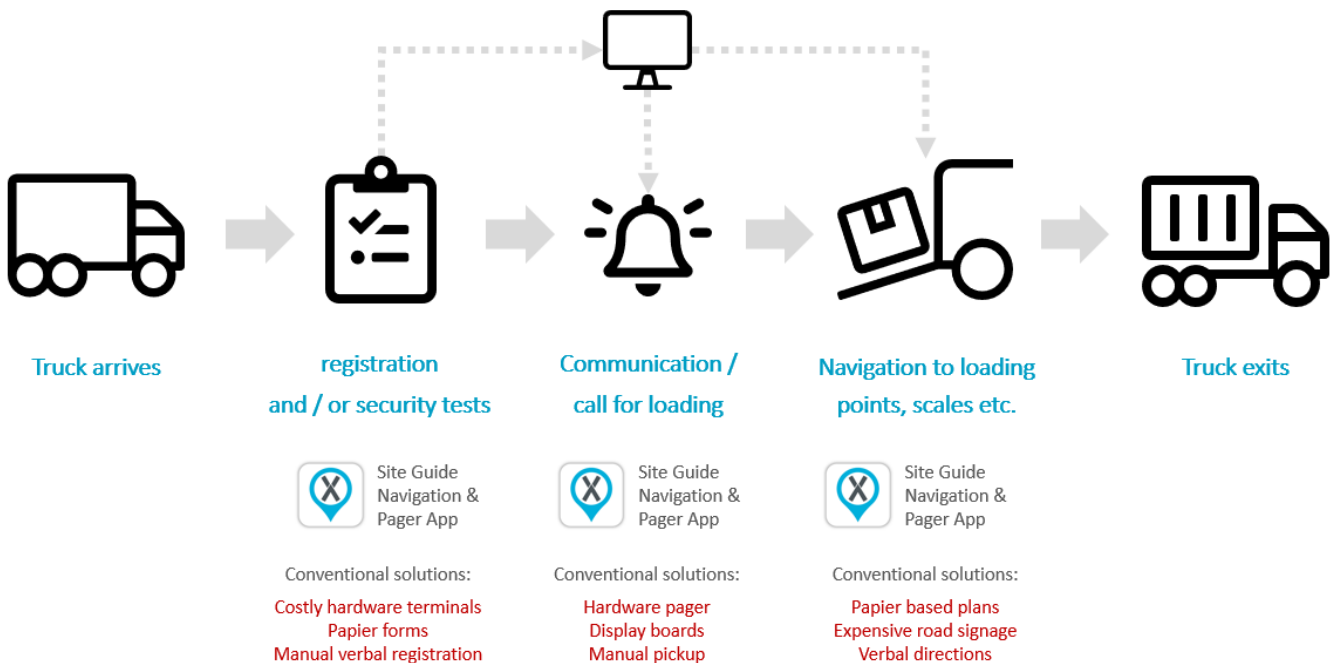

Optimizing visiting processes
and **truck handling** on
company sites **via app**

- **On-site navigation:** Navigation including all traffic regulations and safety rules
- **Digital Pager (Chat):** Communication with truck drivers incl. automatic translations
- **Digital forms:** Implementation of mobile registrations / briefings
- **Construction Zone Management:** Administration and communication of construction areas and other special zones
- **Employee apps:** "Digital site map for your pocket" for orientation, information and navigation on the company site with additional features.
- **Analysis, interactive site maps, tracking** and much more

Quick to implement • Uncomplicated • Multilingual • Less expensive than hardware solutions • Already in use on 30+ sites

Your yard management software / WMS / SAP or
Site Guide Content Management System