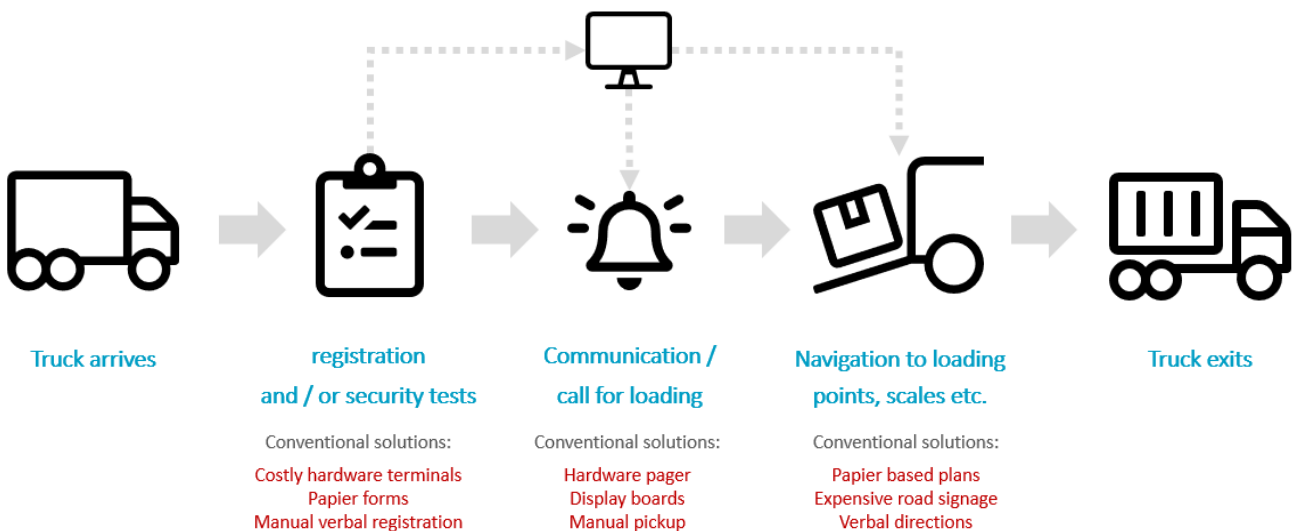

Optimizing visiting processes
and truck handling on
company sites via app

Digital Yard Management

- **On-site navigation:** Navigation including all traffic regulations and safety rules
- **Digital Pager (Chat):** Communication with truck drivers incl. automatic translations
- **Digital forms:** Implementation of mobile registrations, safety briefings or load restraint documentations
- **Construction Zone Management:** Administration and communication of construction areas and other special zones
- **Analysis, interactive site maps, tracking** and much more

- Simple coordination and fast processing
- Overcoming language barriers
- Recording the processing time
- Less “paperwork”
- Increased plant security
- Can be implemented quick and easy
- Cheaper than hardware solutions
- Already in use on 40+ sites

Your yard management software / WMS / SAP or
Site Guide Content Management System

Your contact person

Fabian Rühle

CEO

Tel. +49 221/169 00 523

fabian.ruehle@tagxter.com

www.tagxter.com

Site Guide
Navigation &
Pager App

GET IT ON
Google Play

Download on the
App Store

EXPLORE IT ON
AppGallery